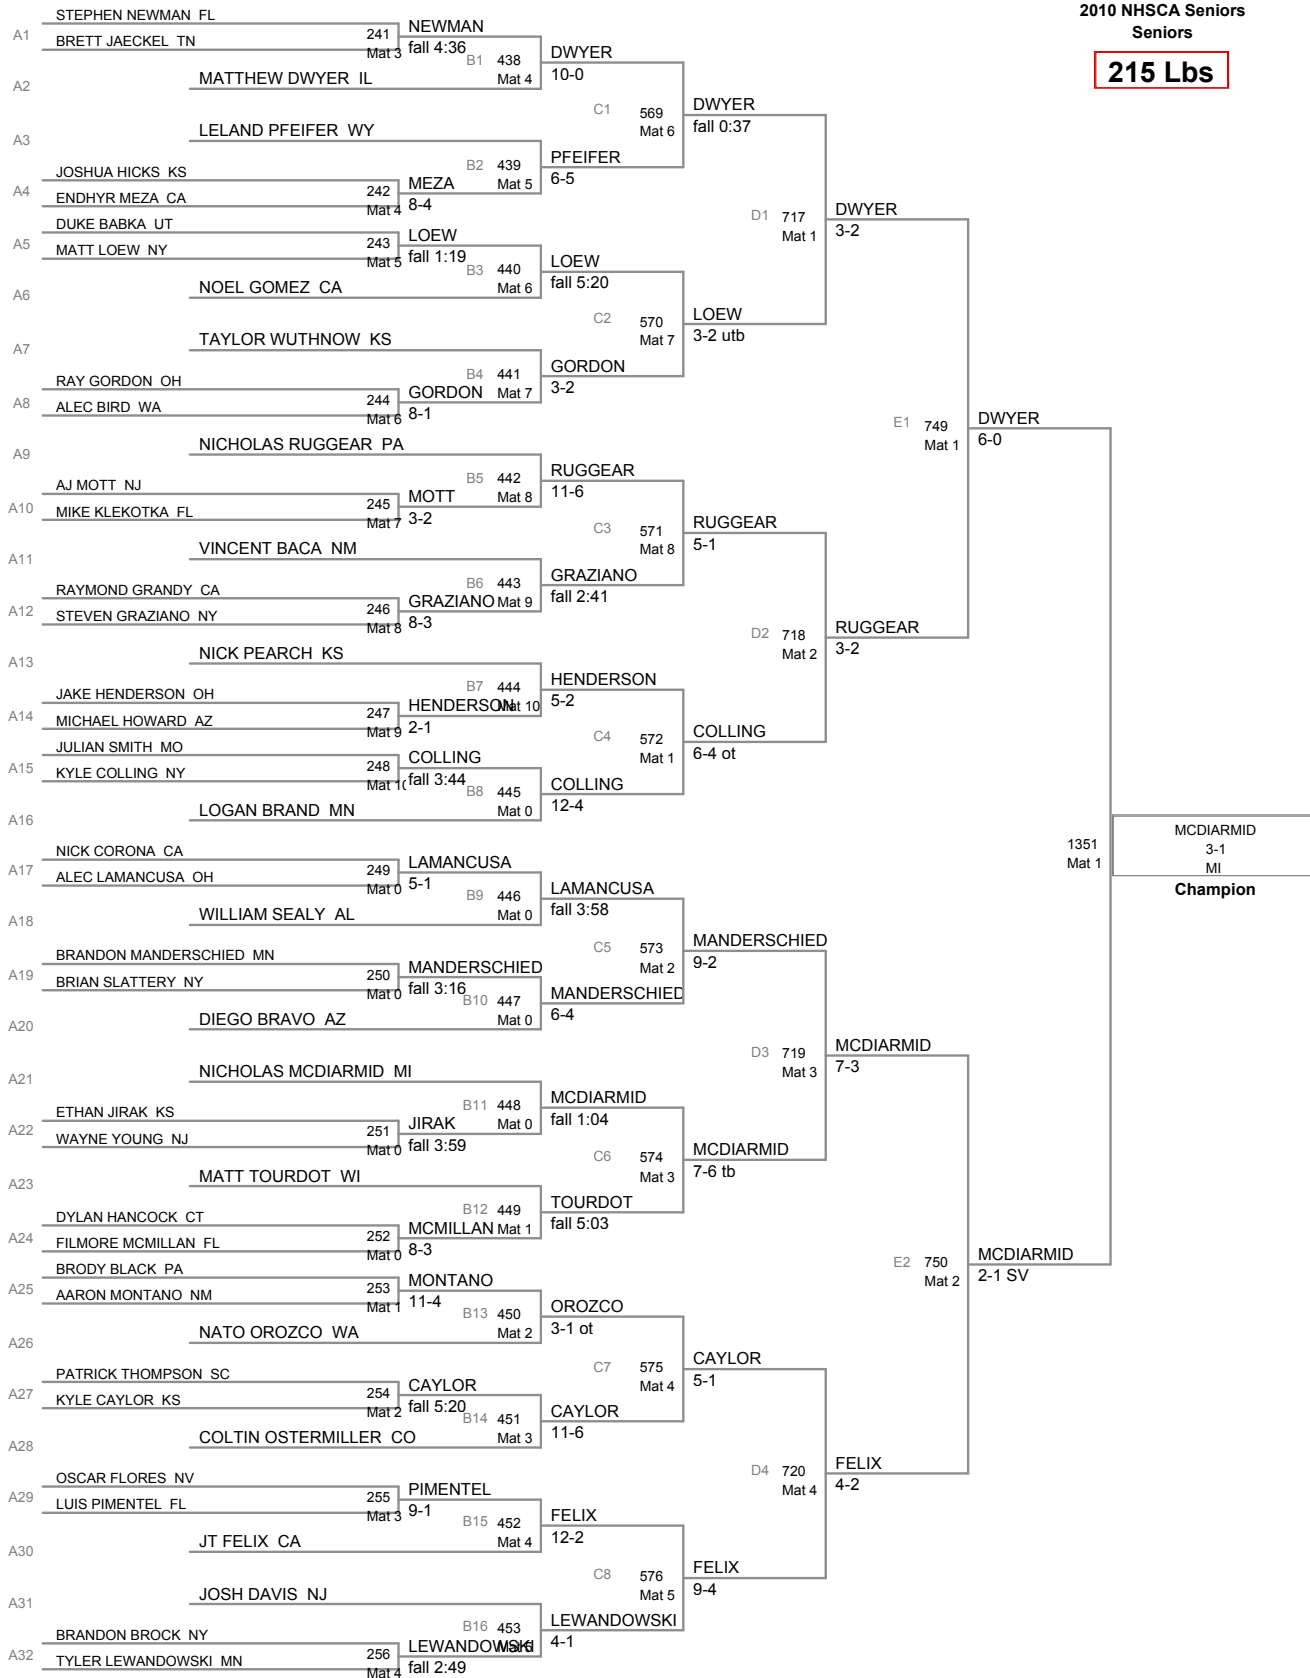

2010 NHSCA Seniors
Seniors

215 Lbs

215 Lbs

RUGGEAR PA		RUGGEAR 10-4 PA
	1334 Mat 3	
LOEW NY		5th Place

CAYLOR KS		TOURDOT inj def WI
	1333 Mat 5	
TOURDOT WI		7th Place