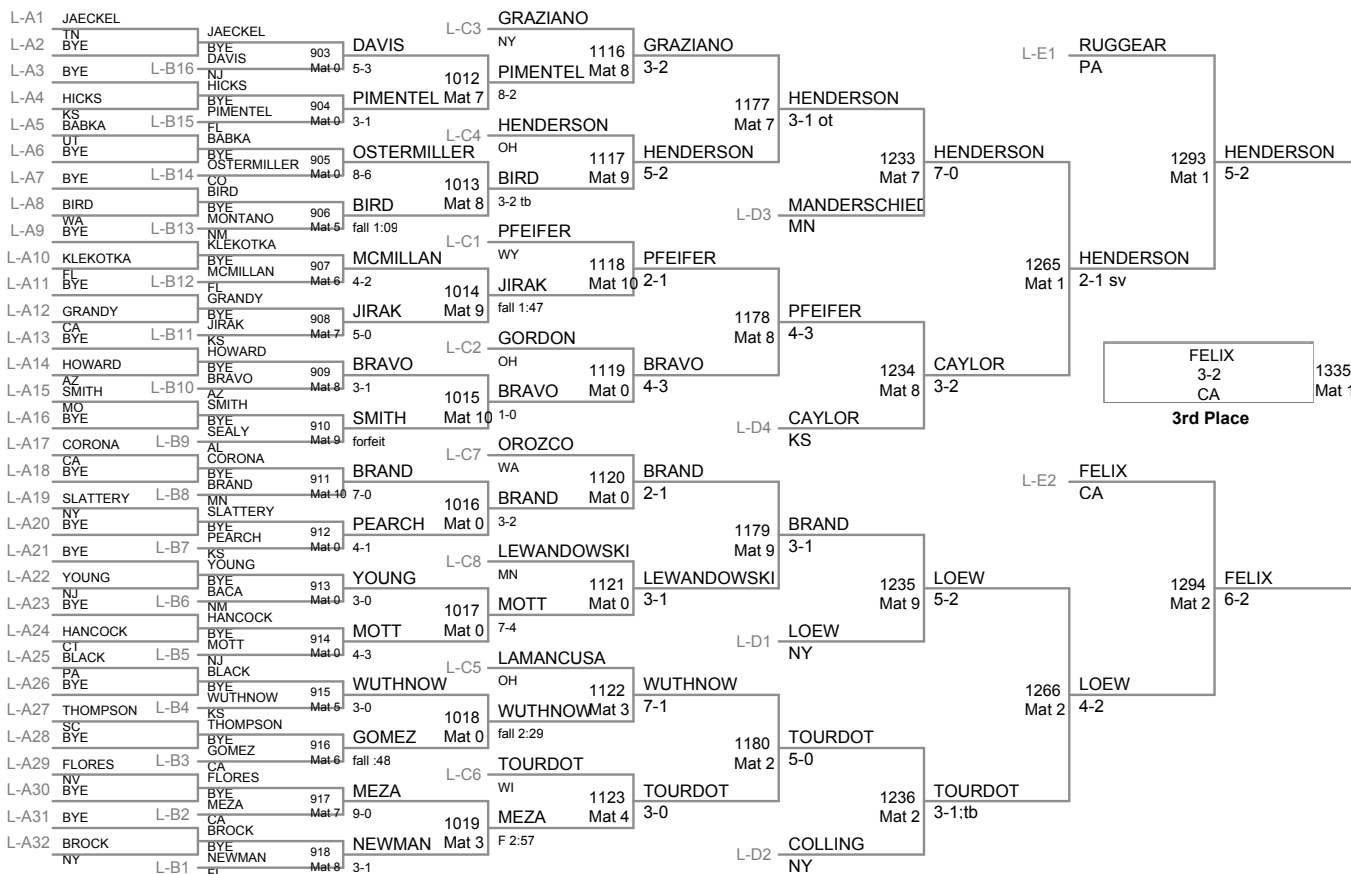

2010 NHSCA Seniors
Seniors

215 Lbs

215 Lbs

RUGGEAR PA		RUGGEAR 10-4 PA
	1334 Mat 3	
LOEW NY		5th Place

CAYLOR KS		TOURDOT inj def WI
	1333 Mat 5	
TOURDOT WI		7th Place